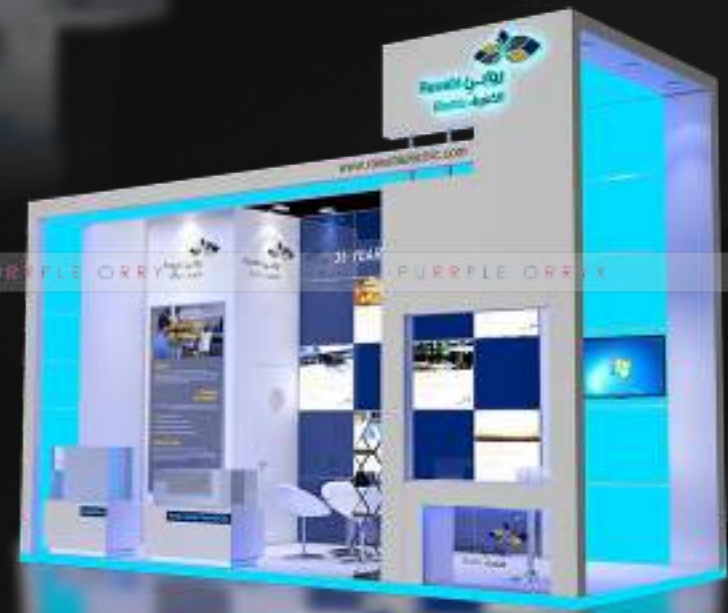

ACTUAL IMAGE

FABYLAND AT RECON MENA 2018

FABYLAND AT RECON MENA 2019

ACTUAL IMAGE

3D VISUAL

[CLICK HERE FOR VIDEO](#)

WAROM TECHNOLOGY AT ADIPEC 2019

3D VISUAL

ACTUAL IMAGE

[CLICK HERE FOR VIDEO](#)

3D VISUAL

ACTUAL IMAGE

[CLICK HERE FOR VIDEO](#)

STAND DESIGNING

The basis for good exhibition participation is to design a stand that **stands out!**

Our fascinating **Exhibition Design Services** will help your brand stand out in the marketplace. One that would create a remarkable image in the eyes of your customers.