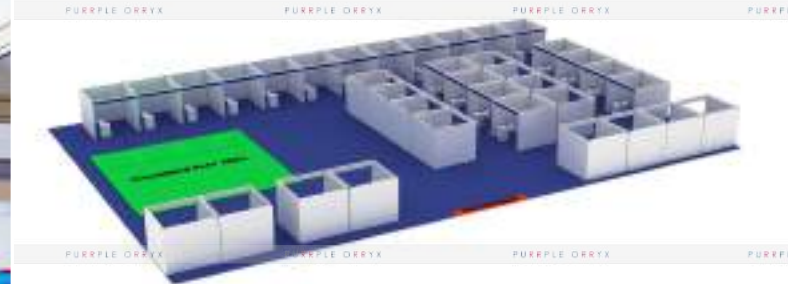

PURPLE OREYX

PURPLE OREYX

SHELL SCHEME PROJECTS

ACTUAL IMAGE

TEST TODAY FOR
A PEACEFUL
PREGNANCY

Find out more about your unborn baby's health

www.trisomytest.com

3D VISUAL

ACTUAL IMAGE

[CLICK HERE FOR CLIENT TESTIMONIAL](#)

3D VISUAL

CUMMINS AT WETEX 2019

ACTUAL IMAGE

[CLICK HERE FOR VIDEO](#)

3D VISUAL

3D VISUAL